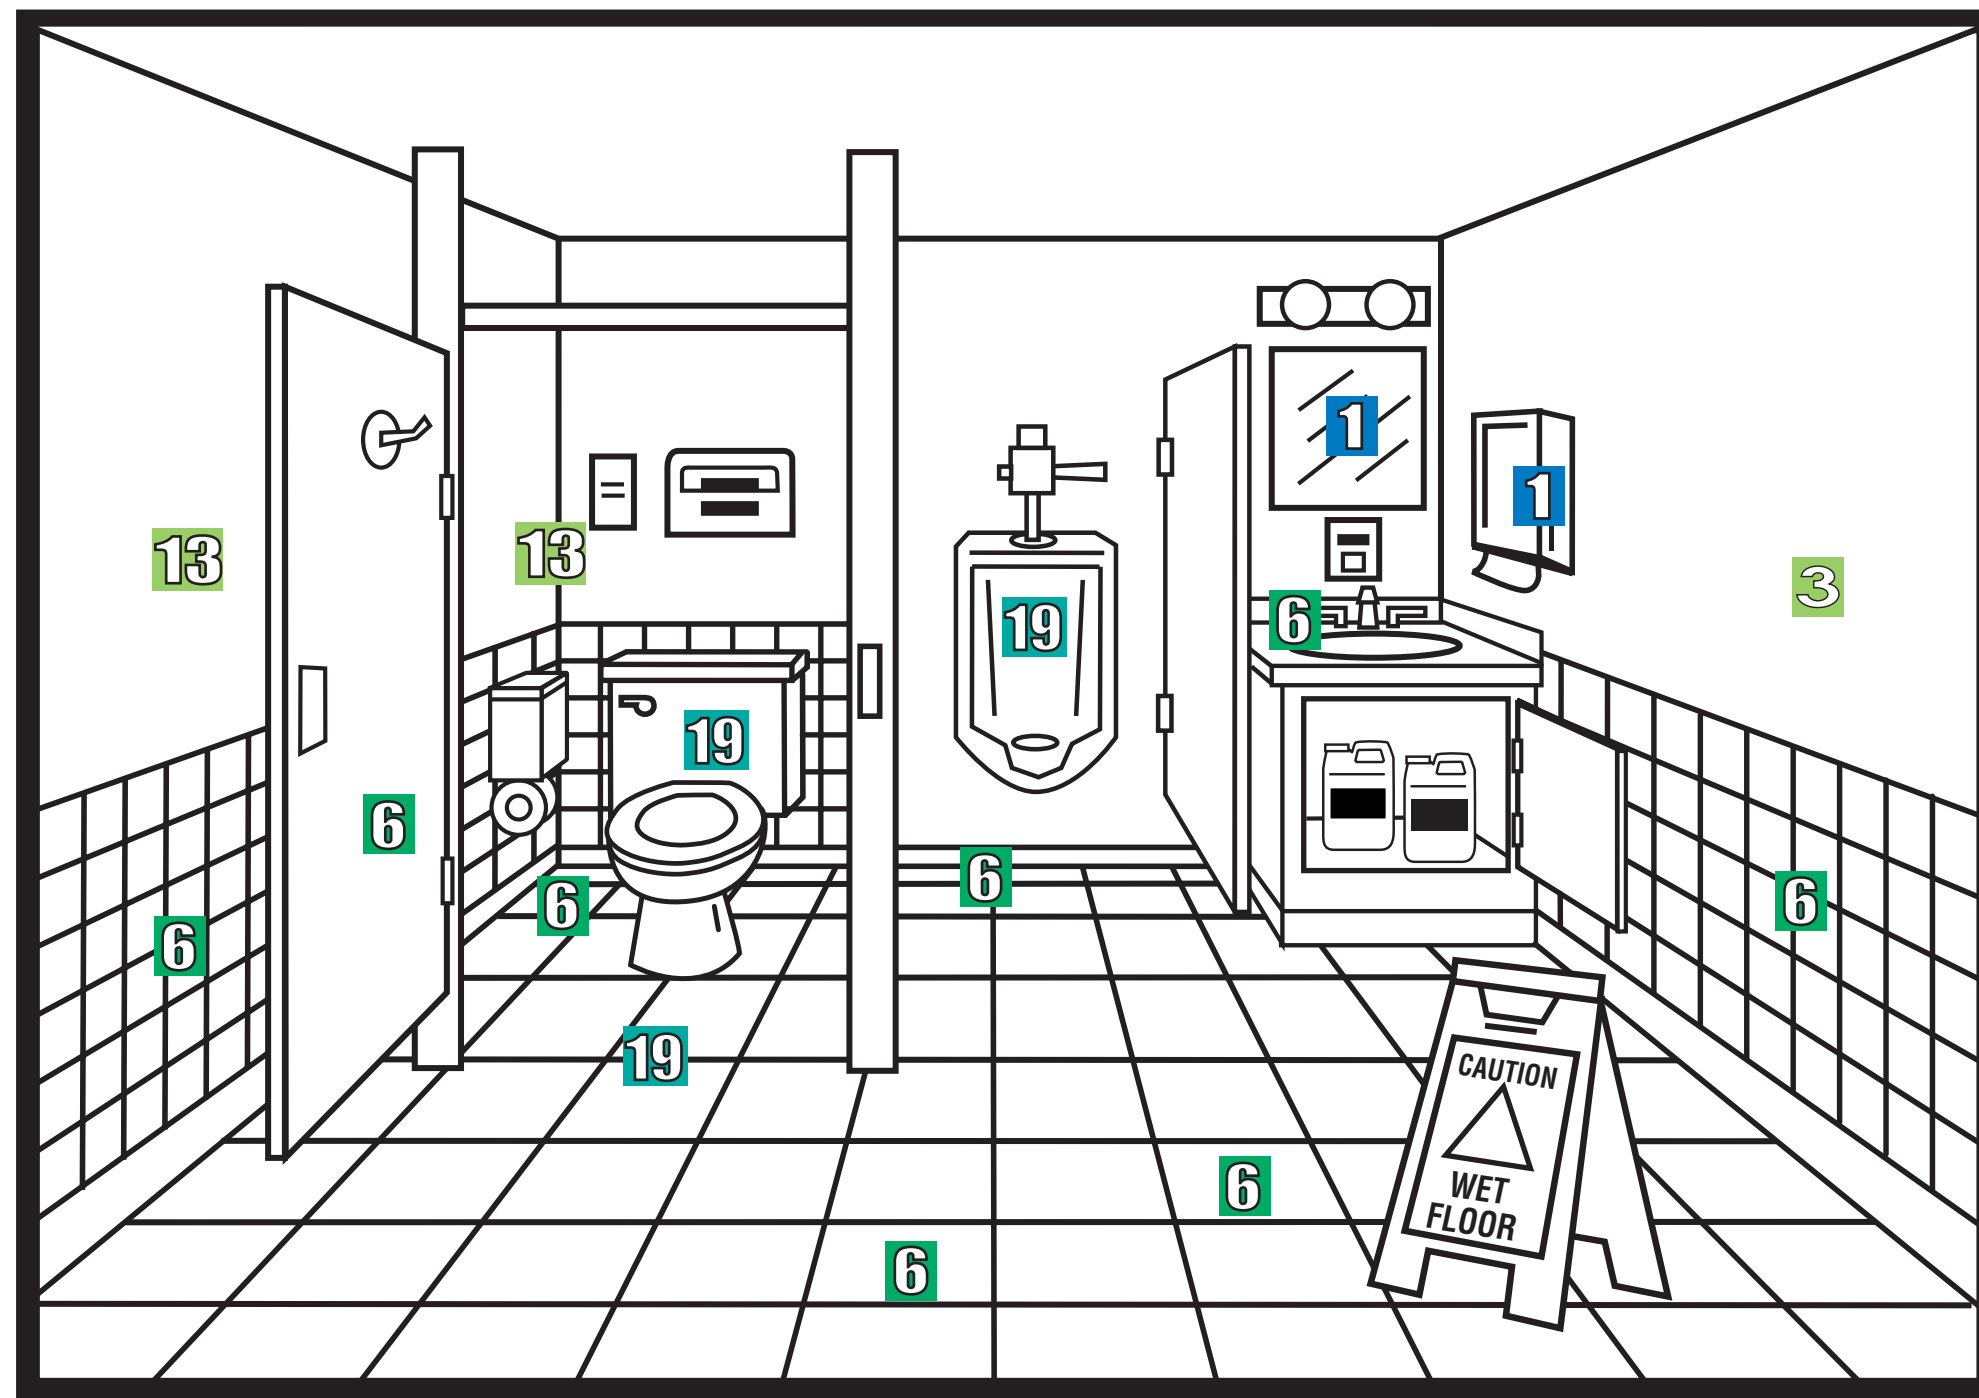

T.E.T. DILUTION SYSTEM

Restroom Cleaning Procedure

READ and FOLLOW all label directions before using products.

1 GLASS CLEANER

Cleans and polishes all mirrors, chrome and hard surfaces.

Use Areas:
Mirrors, Sinks, Hand Dryers,
General Chrome Surfaces
and General Hard Surfaces

19 TUB AND TILE CLEANER

Acid free restroom cleaner and deodorizer.

Use Areas:
Toilets, Urinals and Floors

13 GRANNY APPLE

Eliminates odors at the source.

Use Areas:
All areas where malodors exist.

6 DISINFECTANT CLEANER