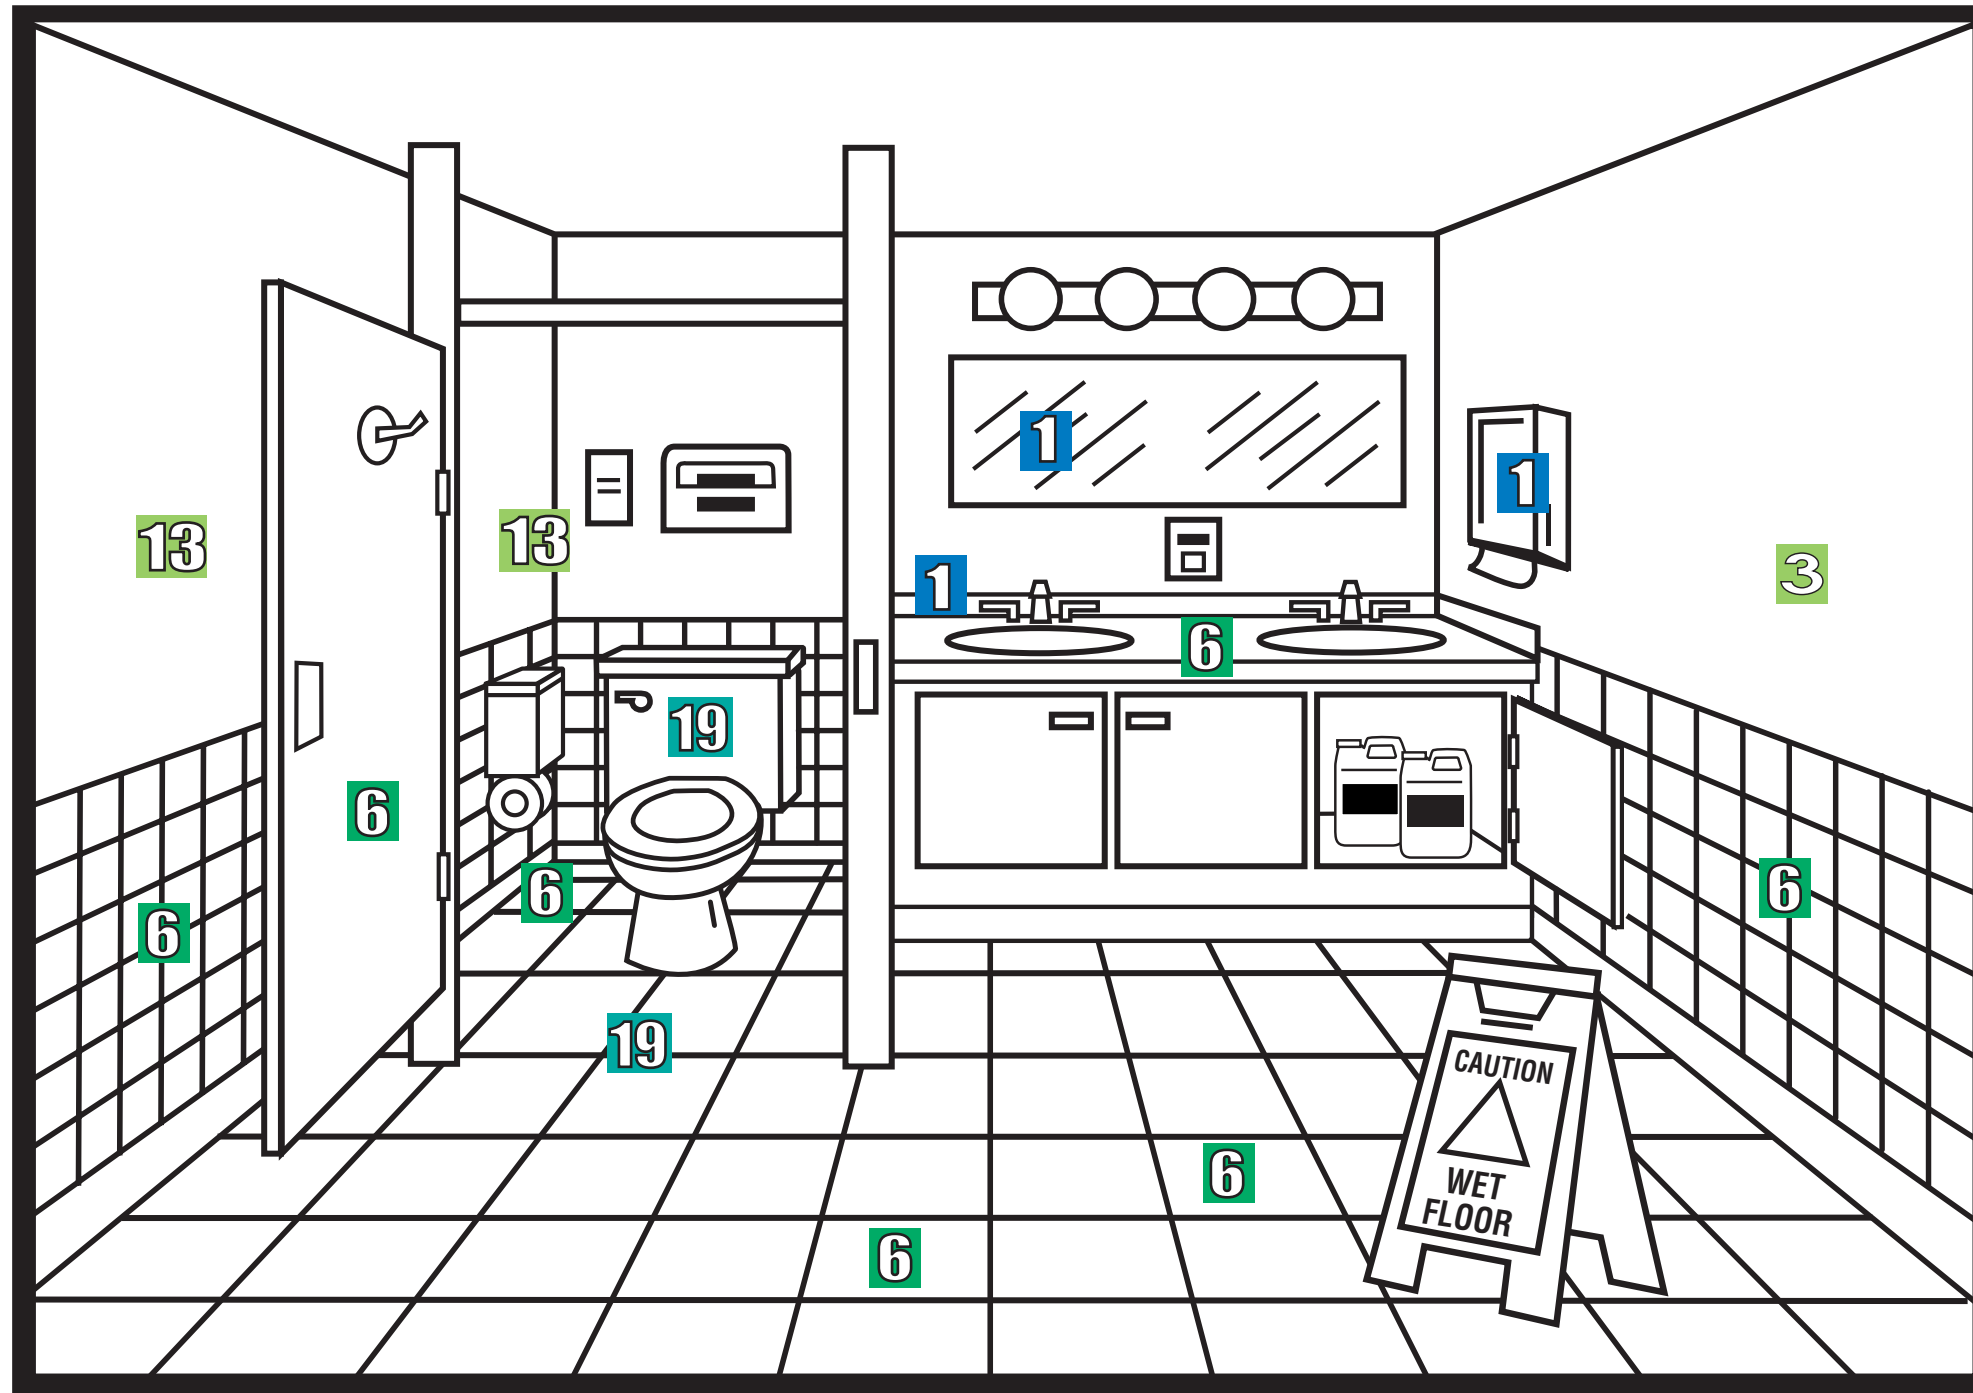

T.E.T. DILUTION SYSTEM

Restroom Cleaning Procedure

READ and FOLLOW all label directions before using products.

1 GLASS CLEANER

Cleans and polishes all mirrors, chrome and hard surfaces.

Use Areas:
Mirrors, Sinks, Hand Dryers,
General Chrome Surfaces
and General Hard Surfaces

19 TUB AND TILE CLEANER

Acid free restroom cleaner and deodorizer.

Use Areas:
Toilets, Urinals and Floors

13 GRANNY APPLE

Eliminates odors at the source.

Use Areas:
All areas where malodors exist.

6 DISINFECTANT CLEANER