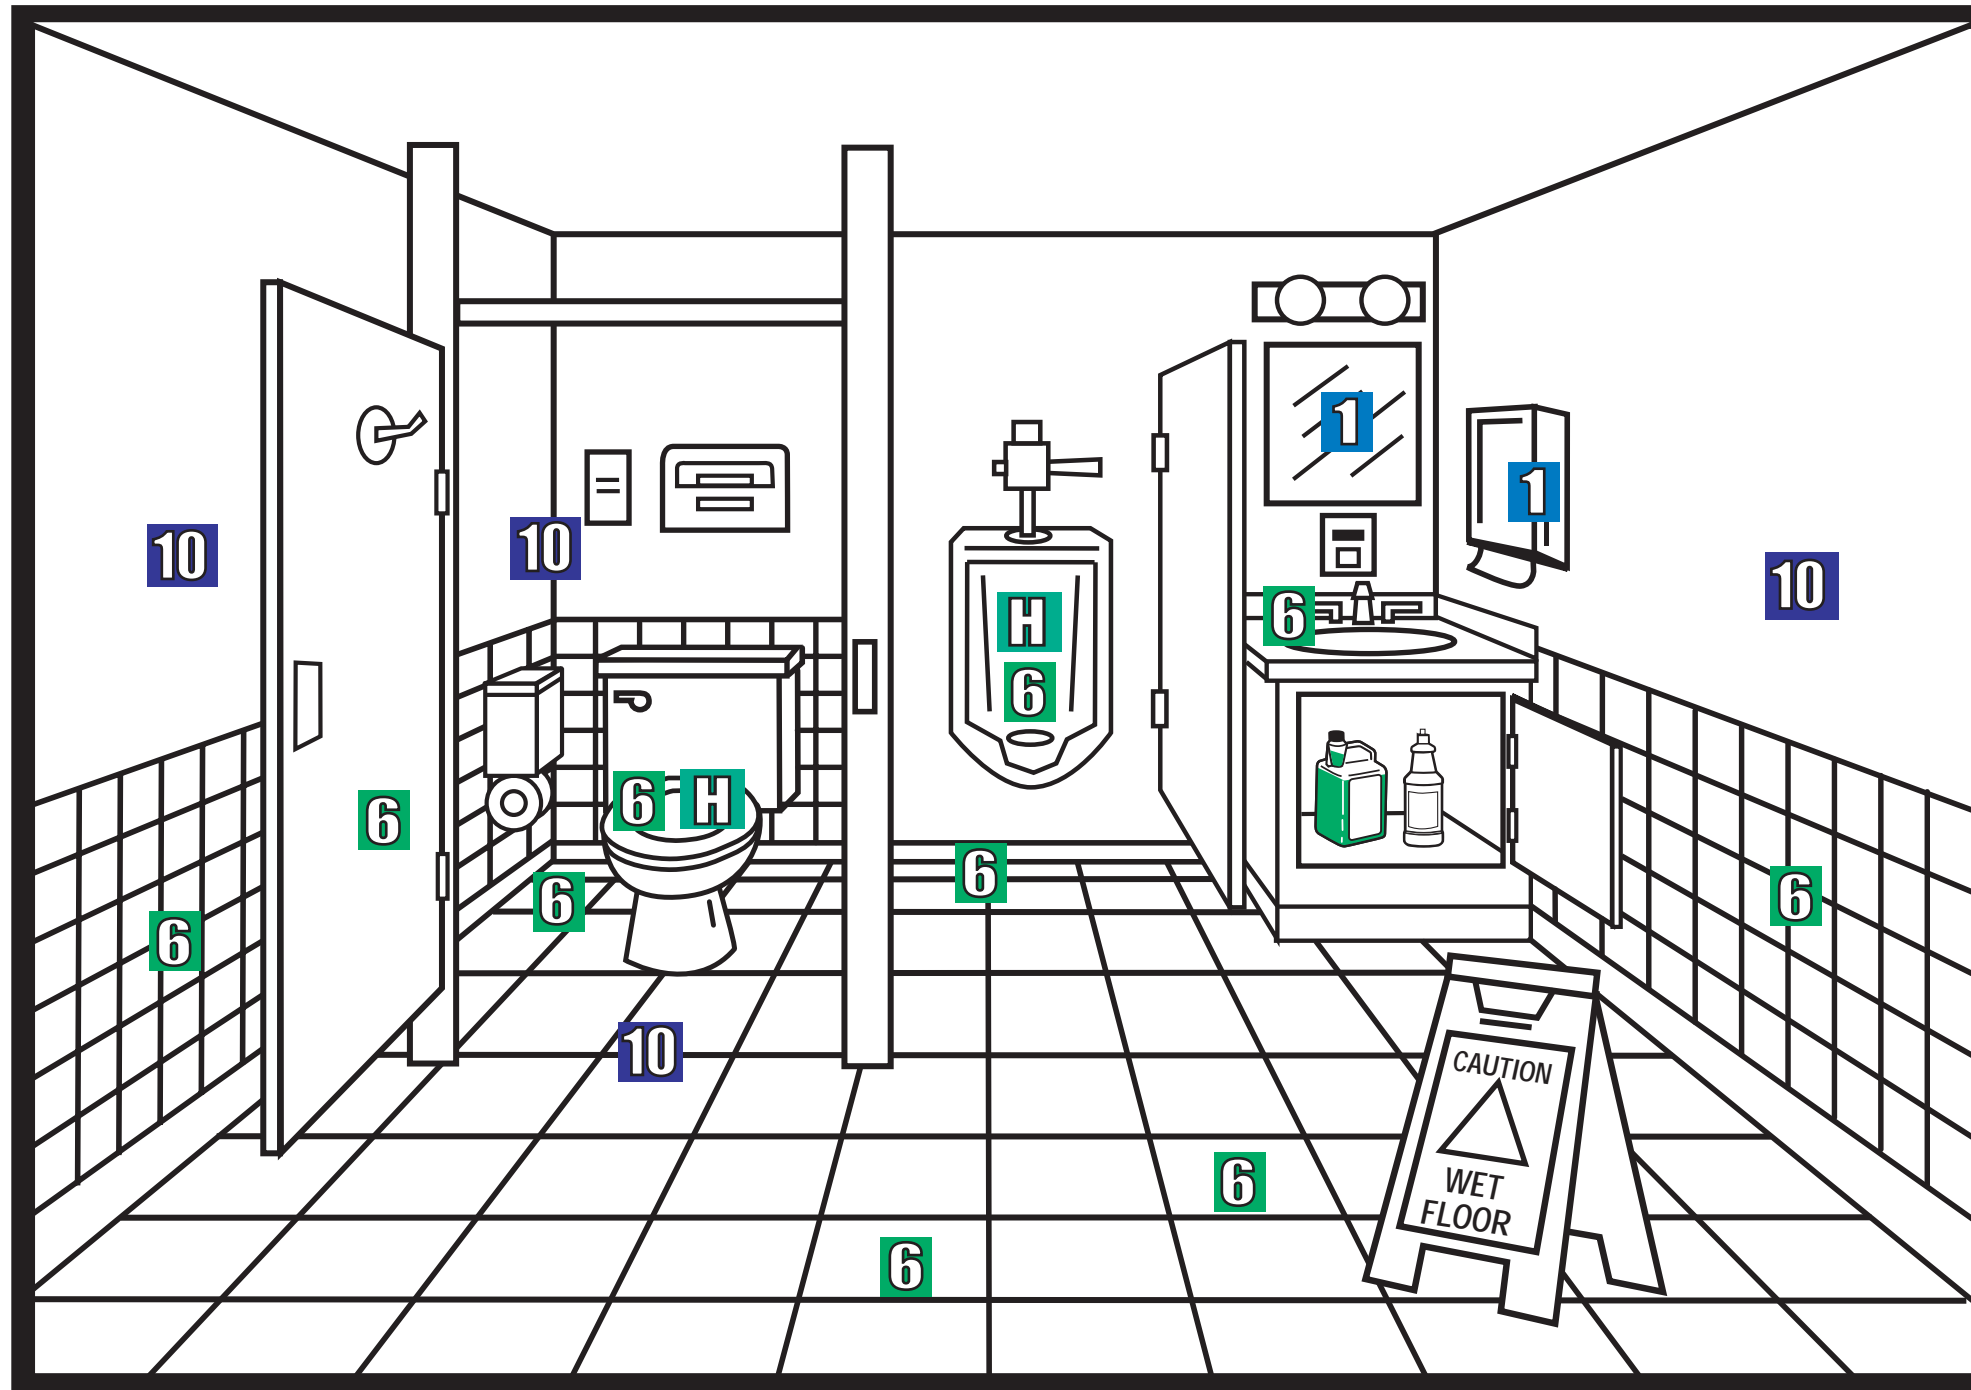

T.E.T. DILUTION SYSTEM

Restroom Cleaning Procedure

READ and FOLLOW all label directions before using products.

1 GLASS CLEANER

Cleans and polishes all mirrors, chrome and hard surfaces.

Use Areas:
Mirrors, Sinks, Hand Dryers,
General Chrome Surfaces
and General Hard Surfaces

H HI-GENIC

Acid free restroom cleaner and deodorizer.

Use Areas:
Toilets, Urinals and Floors

10 SPEED SPRAY POWER CLEANER

Heavy Duty Cleaner, effectively penetrates and lifts soils, and soap scum.

Use Areas:
Floors, Walls, Sinks, Urinals, Toilets,
Chrome Fixtures and Hard Non-Porous Surfaces.

6 DISINFECTANT CLEANER

EPA Registered disinfectant cleaner, effective against HIV-1 (AIDS Virus) let stand 10 min.

Use Areas:
Floors, Sinks, Walls, Toilets/Urinals, and
Hard Non-Porous Surfaces.

MSDS Fax Retrieval: **800-551-0101** CHEMTREC Day or Night: **800-424-9300**