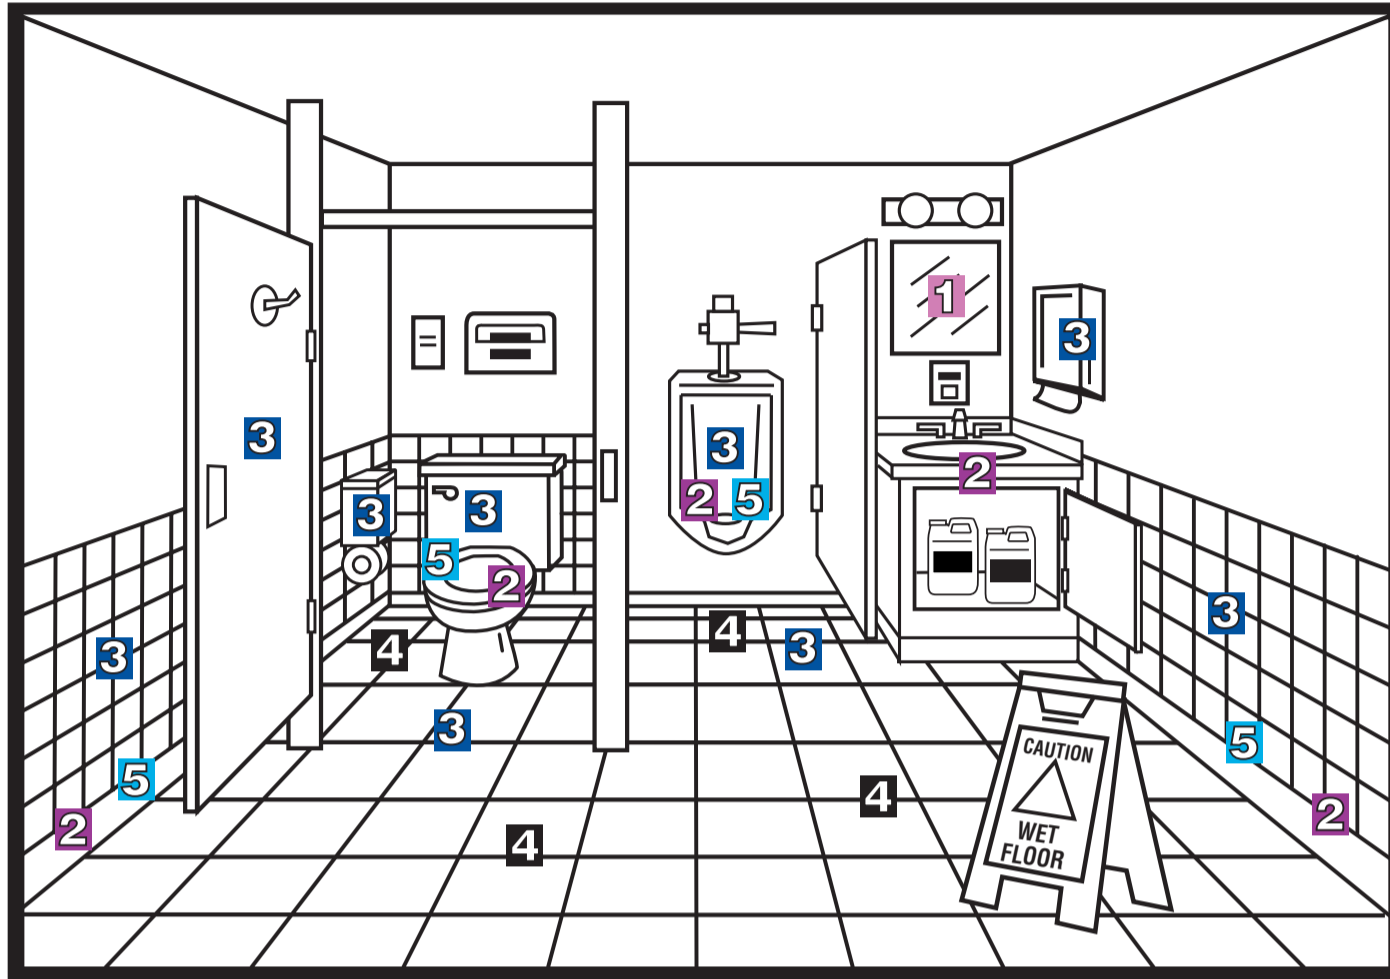

FULLER BRUSH COMMERCIAL

Restroom Cleaning Procedure

READ and FOLLOW all label directions before using products.

1 FULLSPARKLE

Cleans and polishes all glass and mirrors.

Use Areas:
Glass and Mirrors

2 SPRAY 'n DISSOLVE

Ready-to-use soap scum and rust stain remover.

Use Areas:
Sinks, Tile, Porcelain Surfaces,
Baseboard and Grout.

3 FULLSAN

EPA Registered product that disinfects and deodorizes hard surfaces in one easy step.

Use Areas:
Toilets and Urinals, Daily use on Walls,
Floors and Hard Non-Porous Surfaces.

4 FULLPOWER

Heavy duty foaming cleaner, effectively penetrates and lifts soil and soap scum.

Use Areas:
Floors, Sinks, Walls, and
Hard Non-Porous Surfaces.

5 PORCELAIN AND TILE CLEANER

Ready-to-use soap scum and rust stain remover.

Use Areas:
Sinks, Tile, Porcelain Surfaces,
Baseboard and Grout.

Distributed By:

MSDS Fax Retrieval: **800-551-0101** CHEMTREC Day or Night: **800-424-9300**
TECH HOTLINE: **800-810-4829**