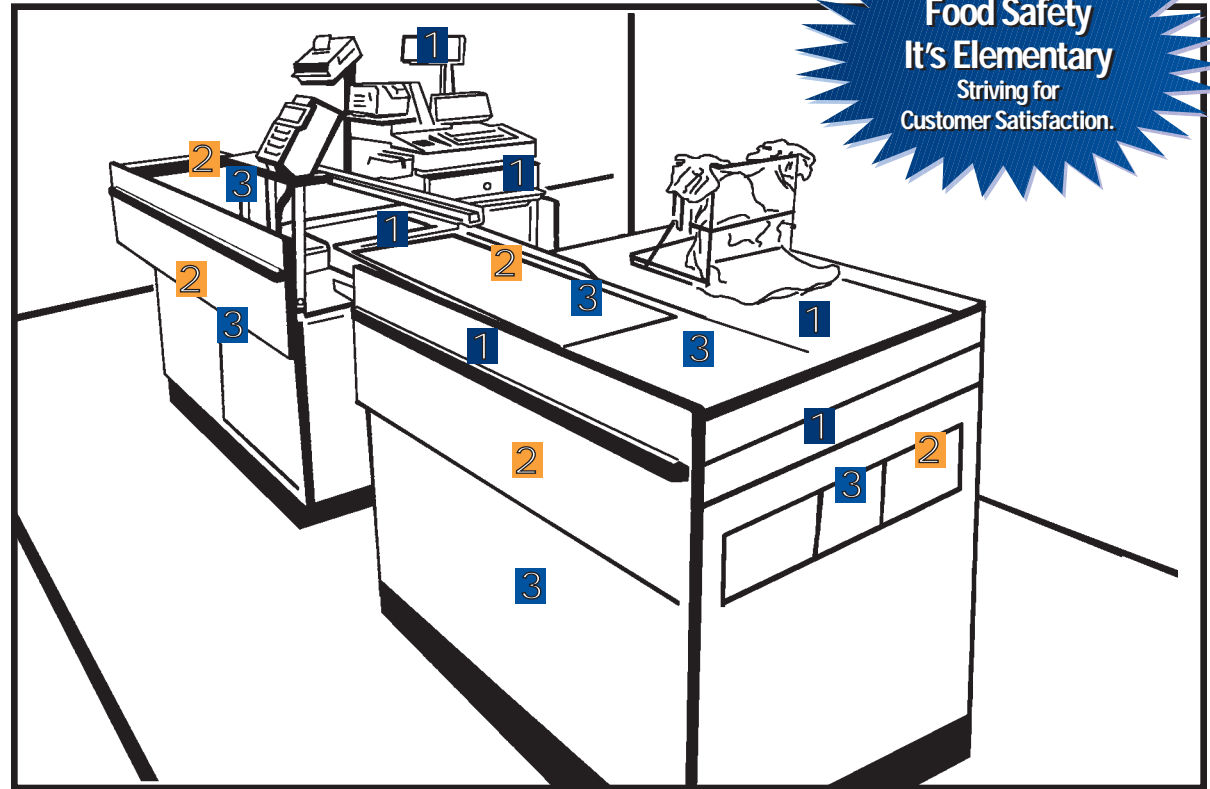

Check Lane Cleaning Procedures

1 FULLSPARKLE WINDOW CLEANER

Cleans and Polishes All Hard Surfaces.

2 NEUTRA SCRUB

Cleans All Hard Surfaces.

3 FULLSAN

EPA Registered Disinfectant Cleaner.

READ and FOLLOW all label directions before using products.